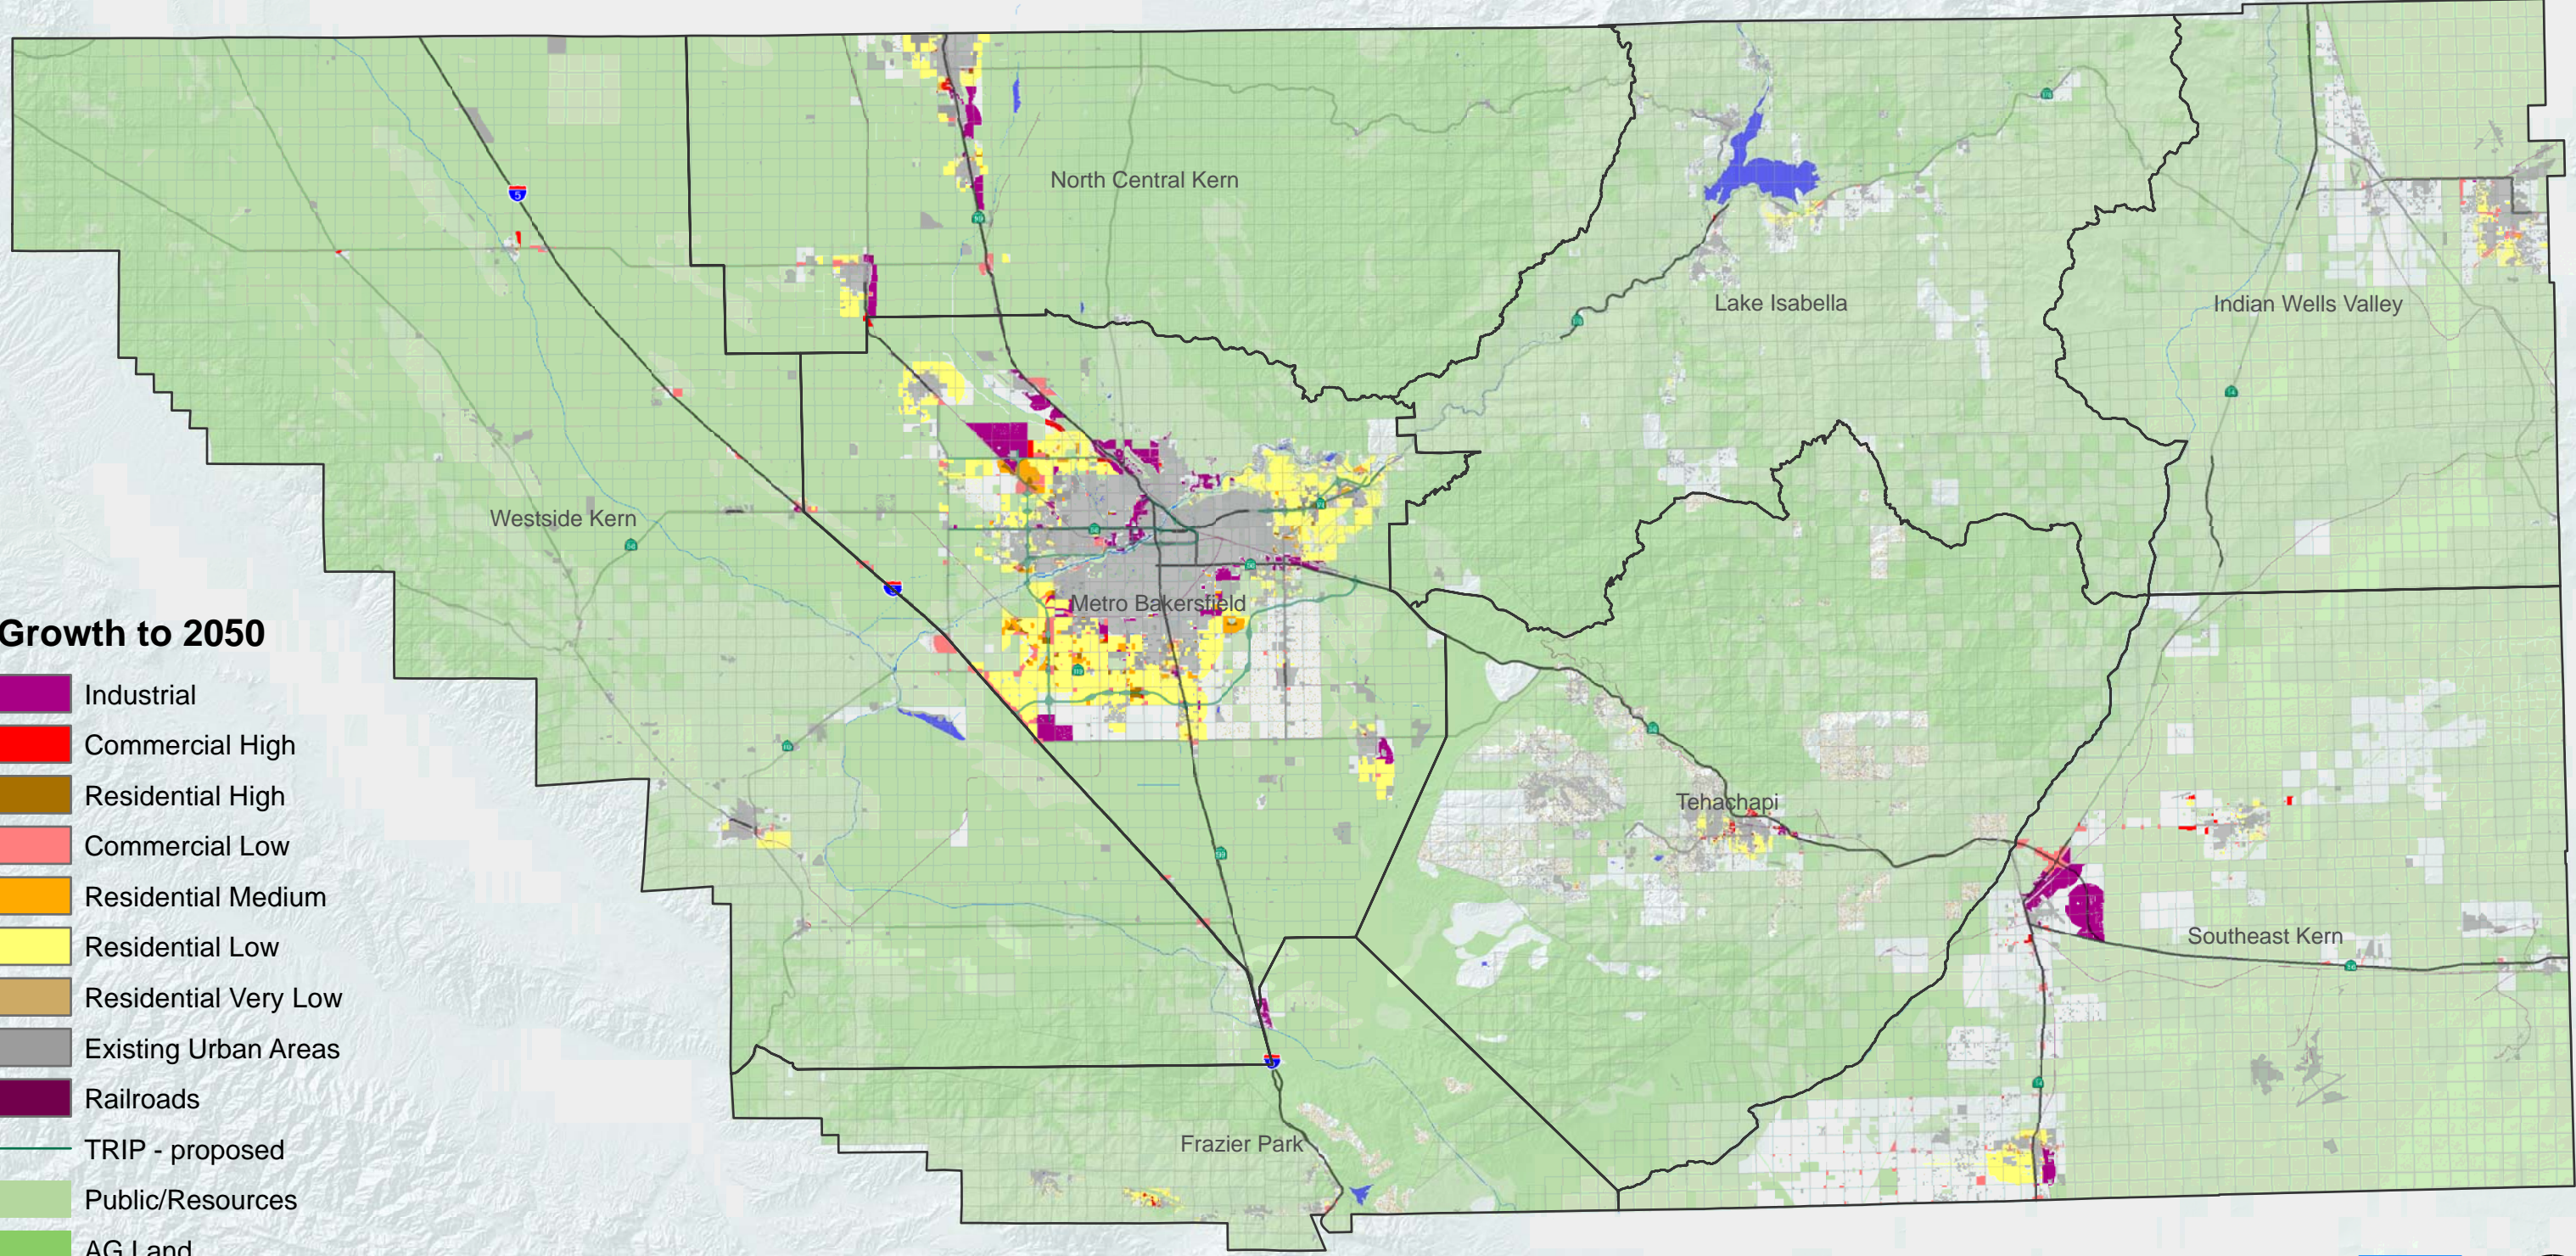

DRAFT - Kern County Baseline Model

2005 Population 709,323
2050 Population 1,726,200
Metro Bakersfield 1,394,770