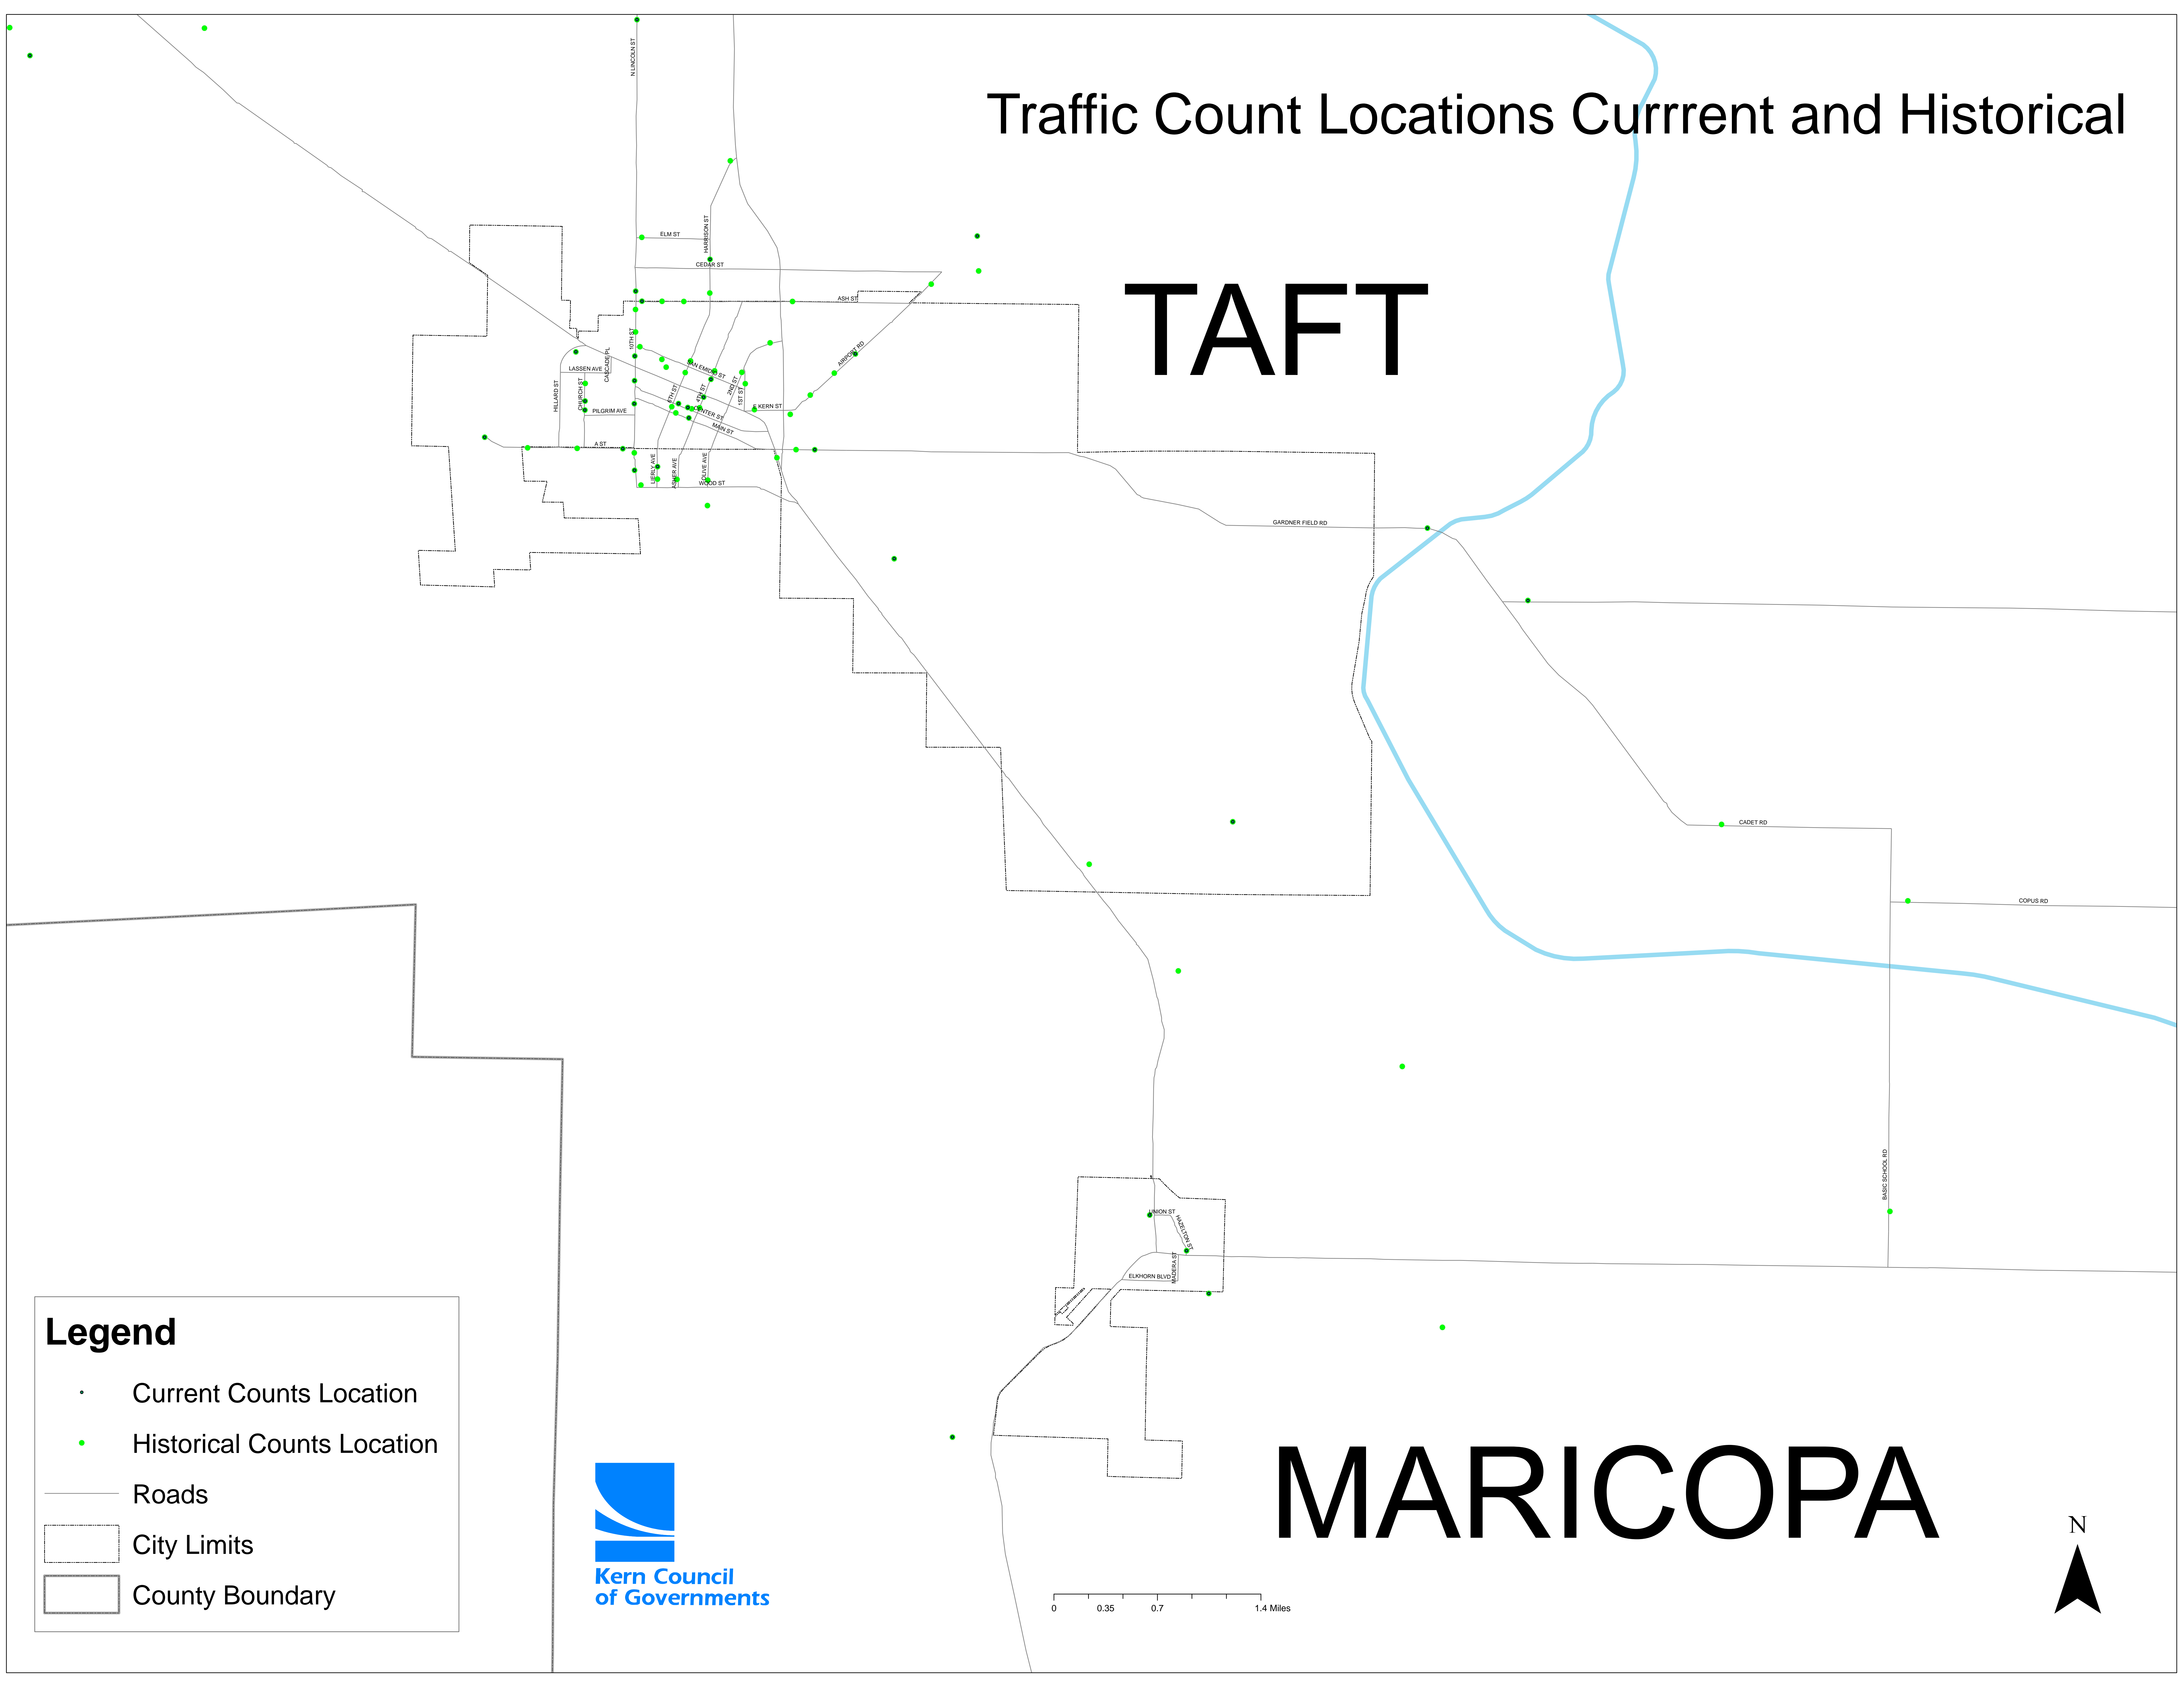

Legend

- Current Counts Location
- Historical Counts Location
- Roads
- ▭ City Limits
- ▭ County Boundary

0 10 20 40 Miles

Traffic Count Locations Current and Historical

BAKERSFIELD

Legend

- Current Counts Location
- Historical Counts Location

Roads

City Limits

County Boundary

0 1.5 3 6 Miles

Traffic Count Locations Current and Historical

RIDGECREST

Legend

- Current Counts Location
- Historical Counts Location
- Roads
- ▭ City Limits
- ▭ County Boundary

Traffic Count Locations Current and Historical

TAFT

MARICOPA

Legend

- Current Counts Location
- Historical Counts Location
- Roads
- ▭ City Limits
- ▭ County Boundary

Traffic Count Locations Current and Historical

Legend

- Current Counts Location
- Historical Counts Location
- Roads
- - - City Limits
- ▭ County Boundary

0 0.35 0.7 1.4 Miles

TEHACHAPI

Traffic Count Locations Current and Historical

WASCO

SHAFTER

Legend