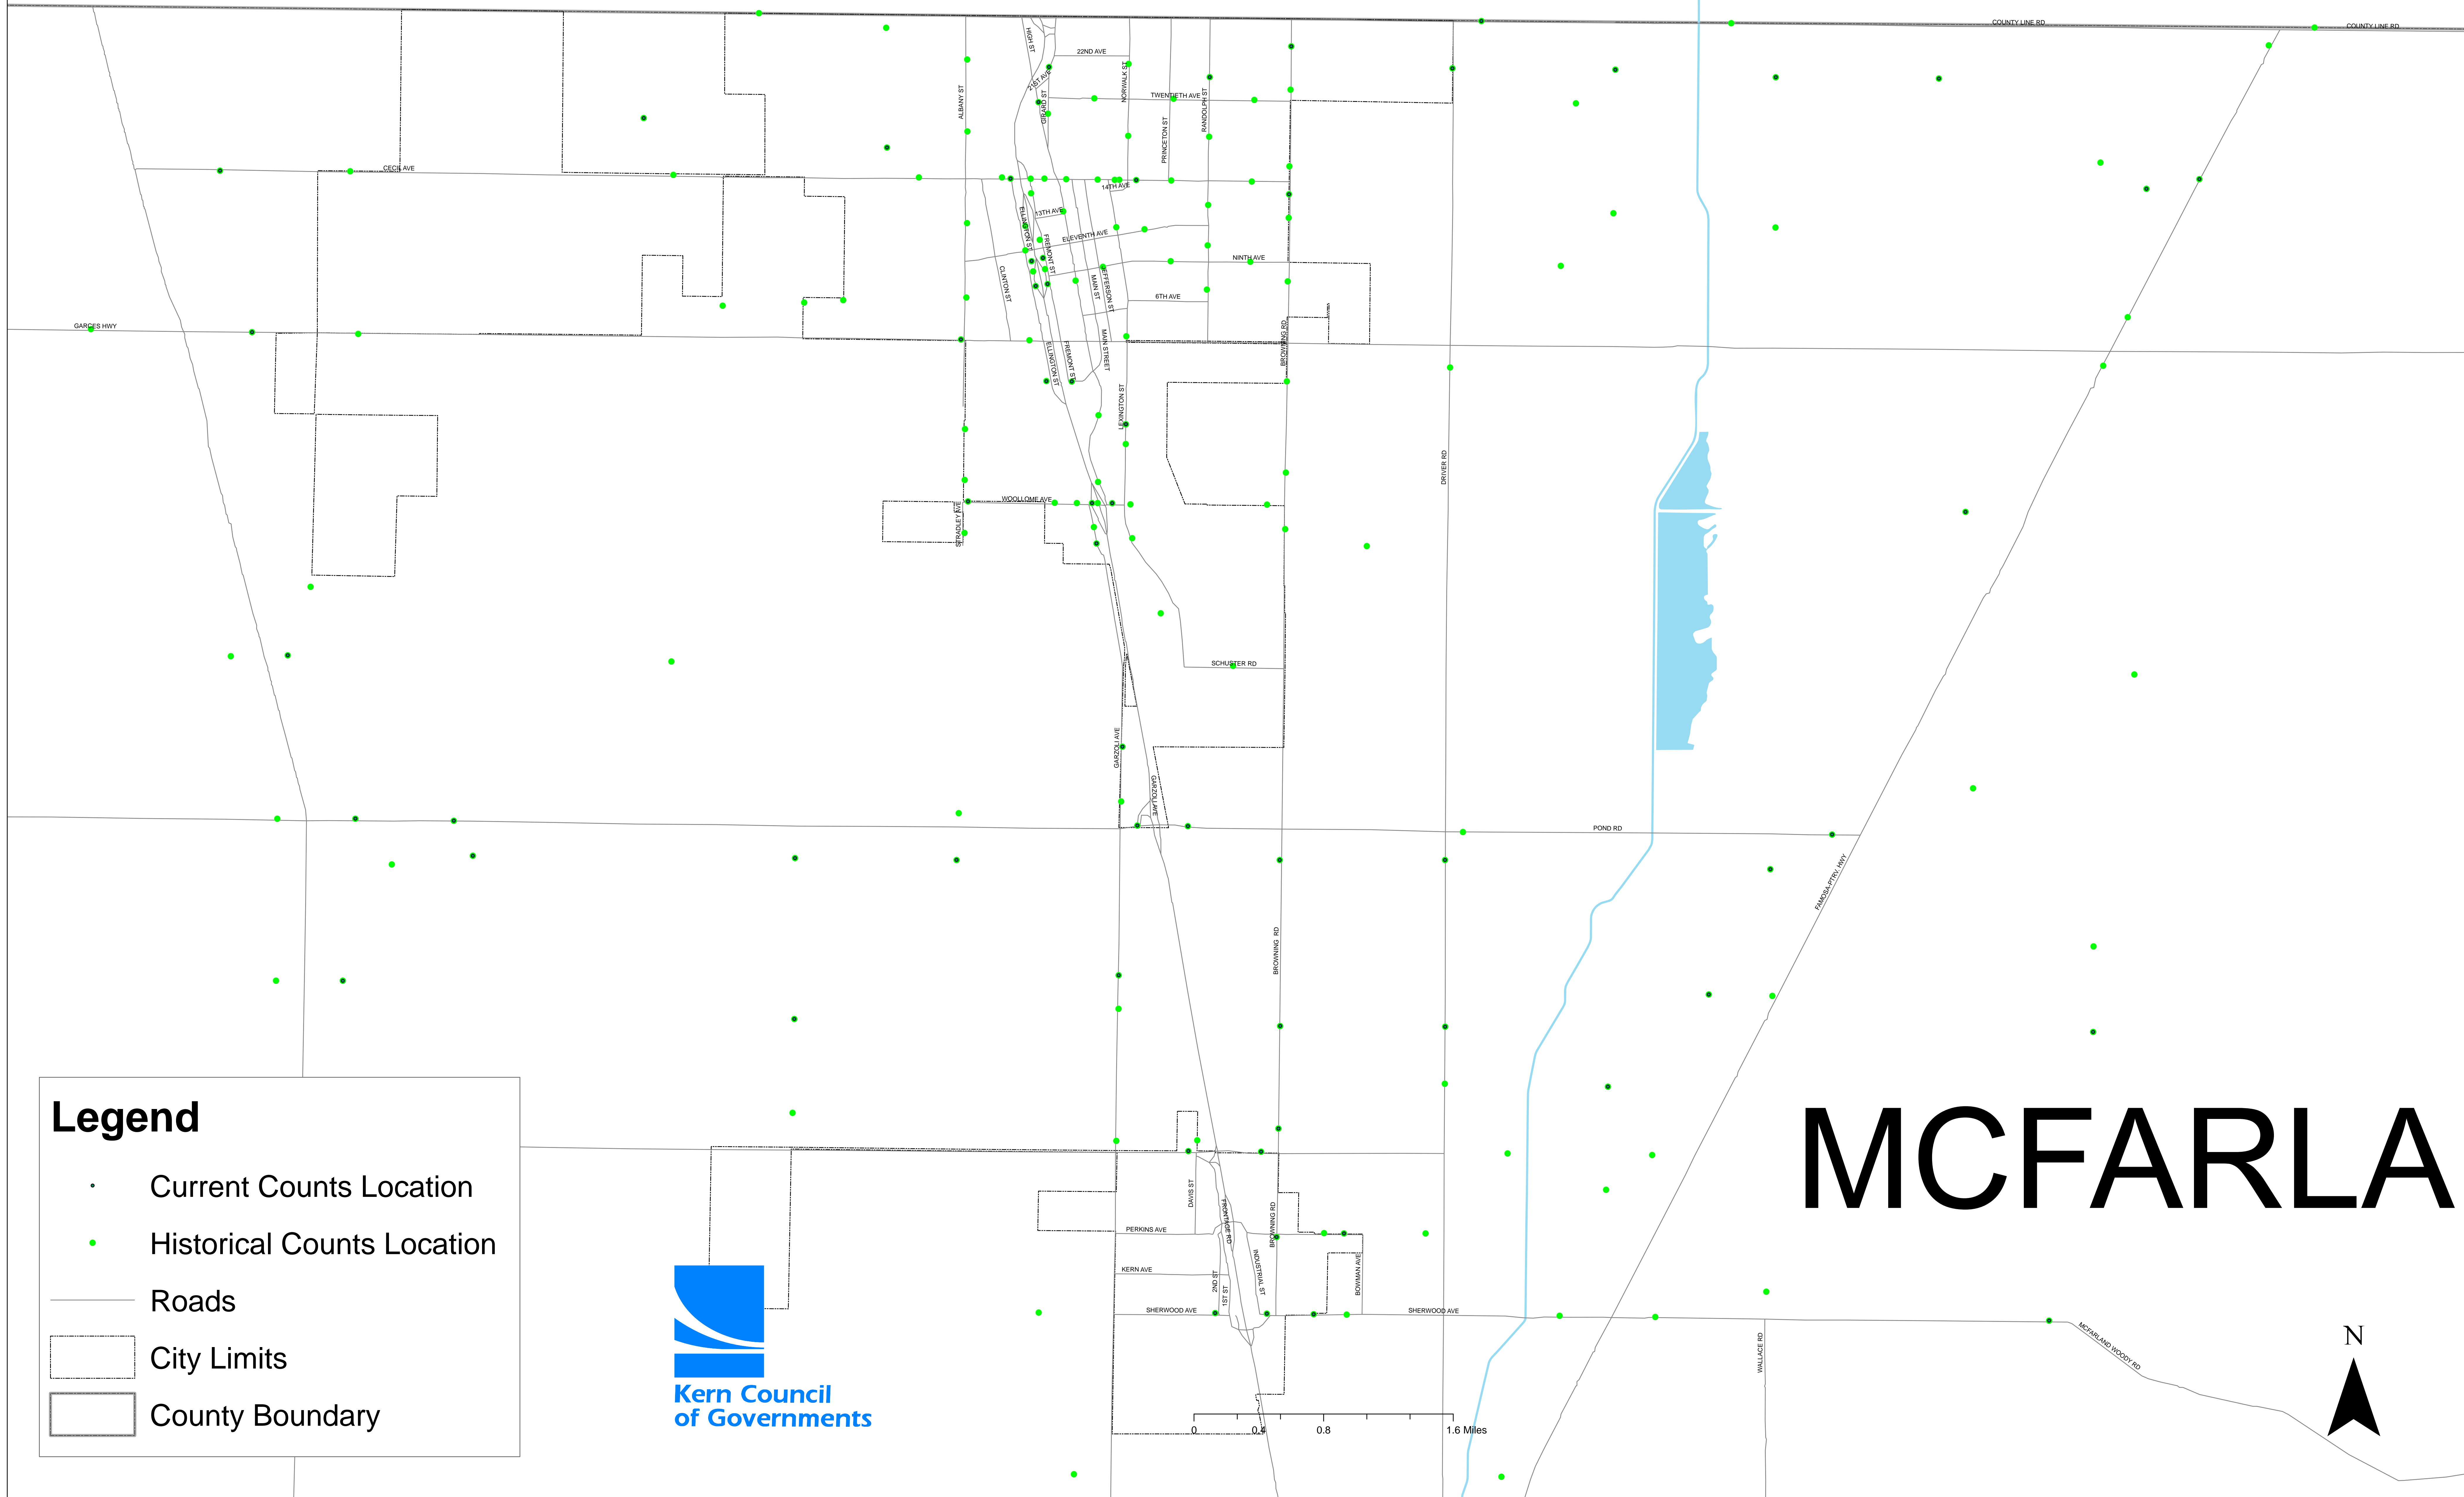

Legend

- Current Counts Location
- Historical Counts Location
- Roads
- - - City Limits
- ▭ County Boundary

0 1 2 4 Miles

Traffic Count Locations Current and Historical

DELANO

Traffic Count Locations Current and Historical

Legend

- Current Counts Location
- Historical Counts Location
- Roads
- ▭ City Limits
- ▭ County Boundary

0 10 20 40 Miles

Traffic Count Locations Current and Historical

BAKERSFIELD

Legend

- Current Counts Location
- Historical Counts Location

Legend

- Current Counts Location
- Historical Counts Location
- Roads
- - - City Limits
- ▭ County Boundary

0 0.35 0.7 1.4 Miles

TEHACHAPI

Traffic Count Locations Current and Historical

WASCO

SHAFTER

Legend

- Current Counts Location
- Historical Counts Location
- Roads
- ▭ City Limits
- ▭ County Boundary

0 0.4 0.8 1.6 Miles