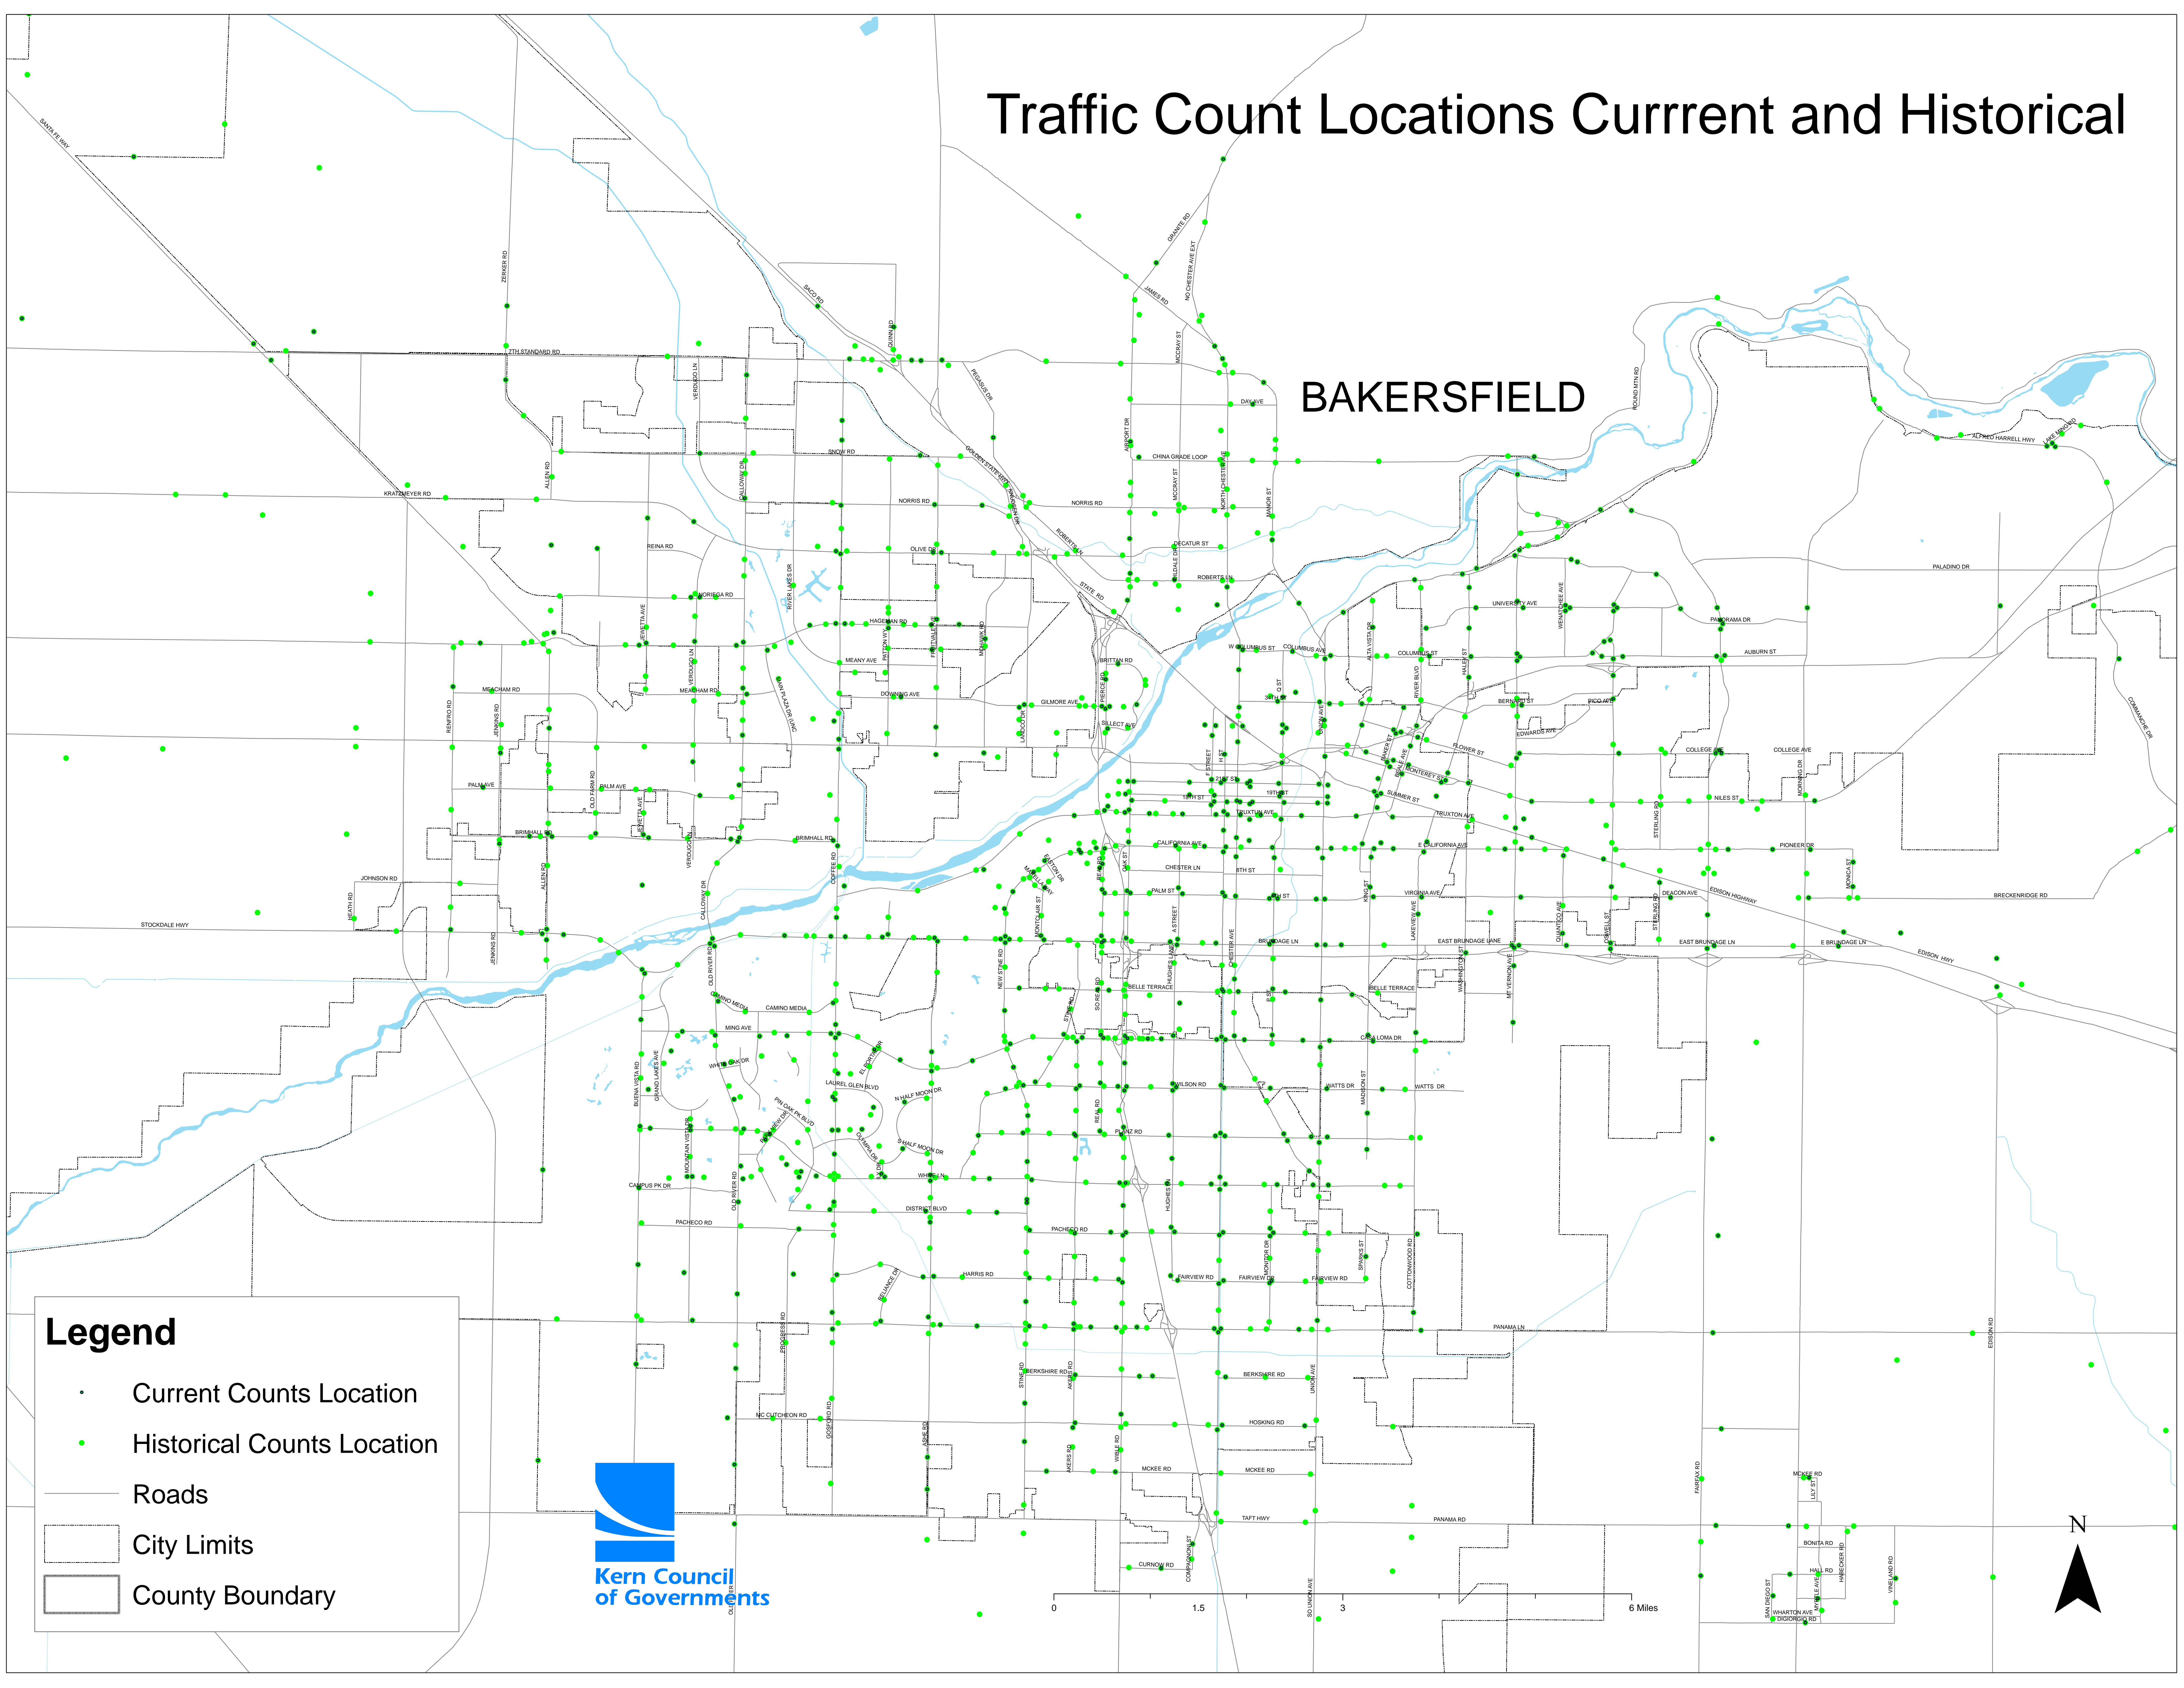

Legend

- Current Counts Location
- Historical Counts Location
- Roads
- - - City Limits
- ▭ County Boundary

0 1 2 4 Miles

Traffic Count Locations Current and Historical

DELANO

Traffic Count Locations Current and Historical

Legend

- Current Counts Location
- Historical Counts Location
- Roads
- ▭ City Limits
- ▭ County Boundary

0 10 20 40 Miles

Traffic Count Locations Current and Historical

BAKERSFIELD

Legend

- Current Counts Location
- Historical Counts Location

Roads

City Limits

County Boundary

0 1.5 3 6 Miles

Traffic Count Locations Current and Historical

RIDGECREST

Legend

- Current Counts Location
- Historical Counts Location
- Roads
- ▭ City Limits
- ▭ County Boundary

- Current Counts Location
- Historical Counts Location
- Roads
- ▭ City Limits
- ▭ County Boundary

0 0.4 0.8 1.6 Miles