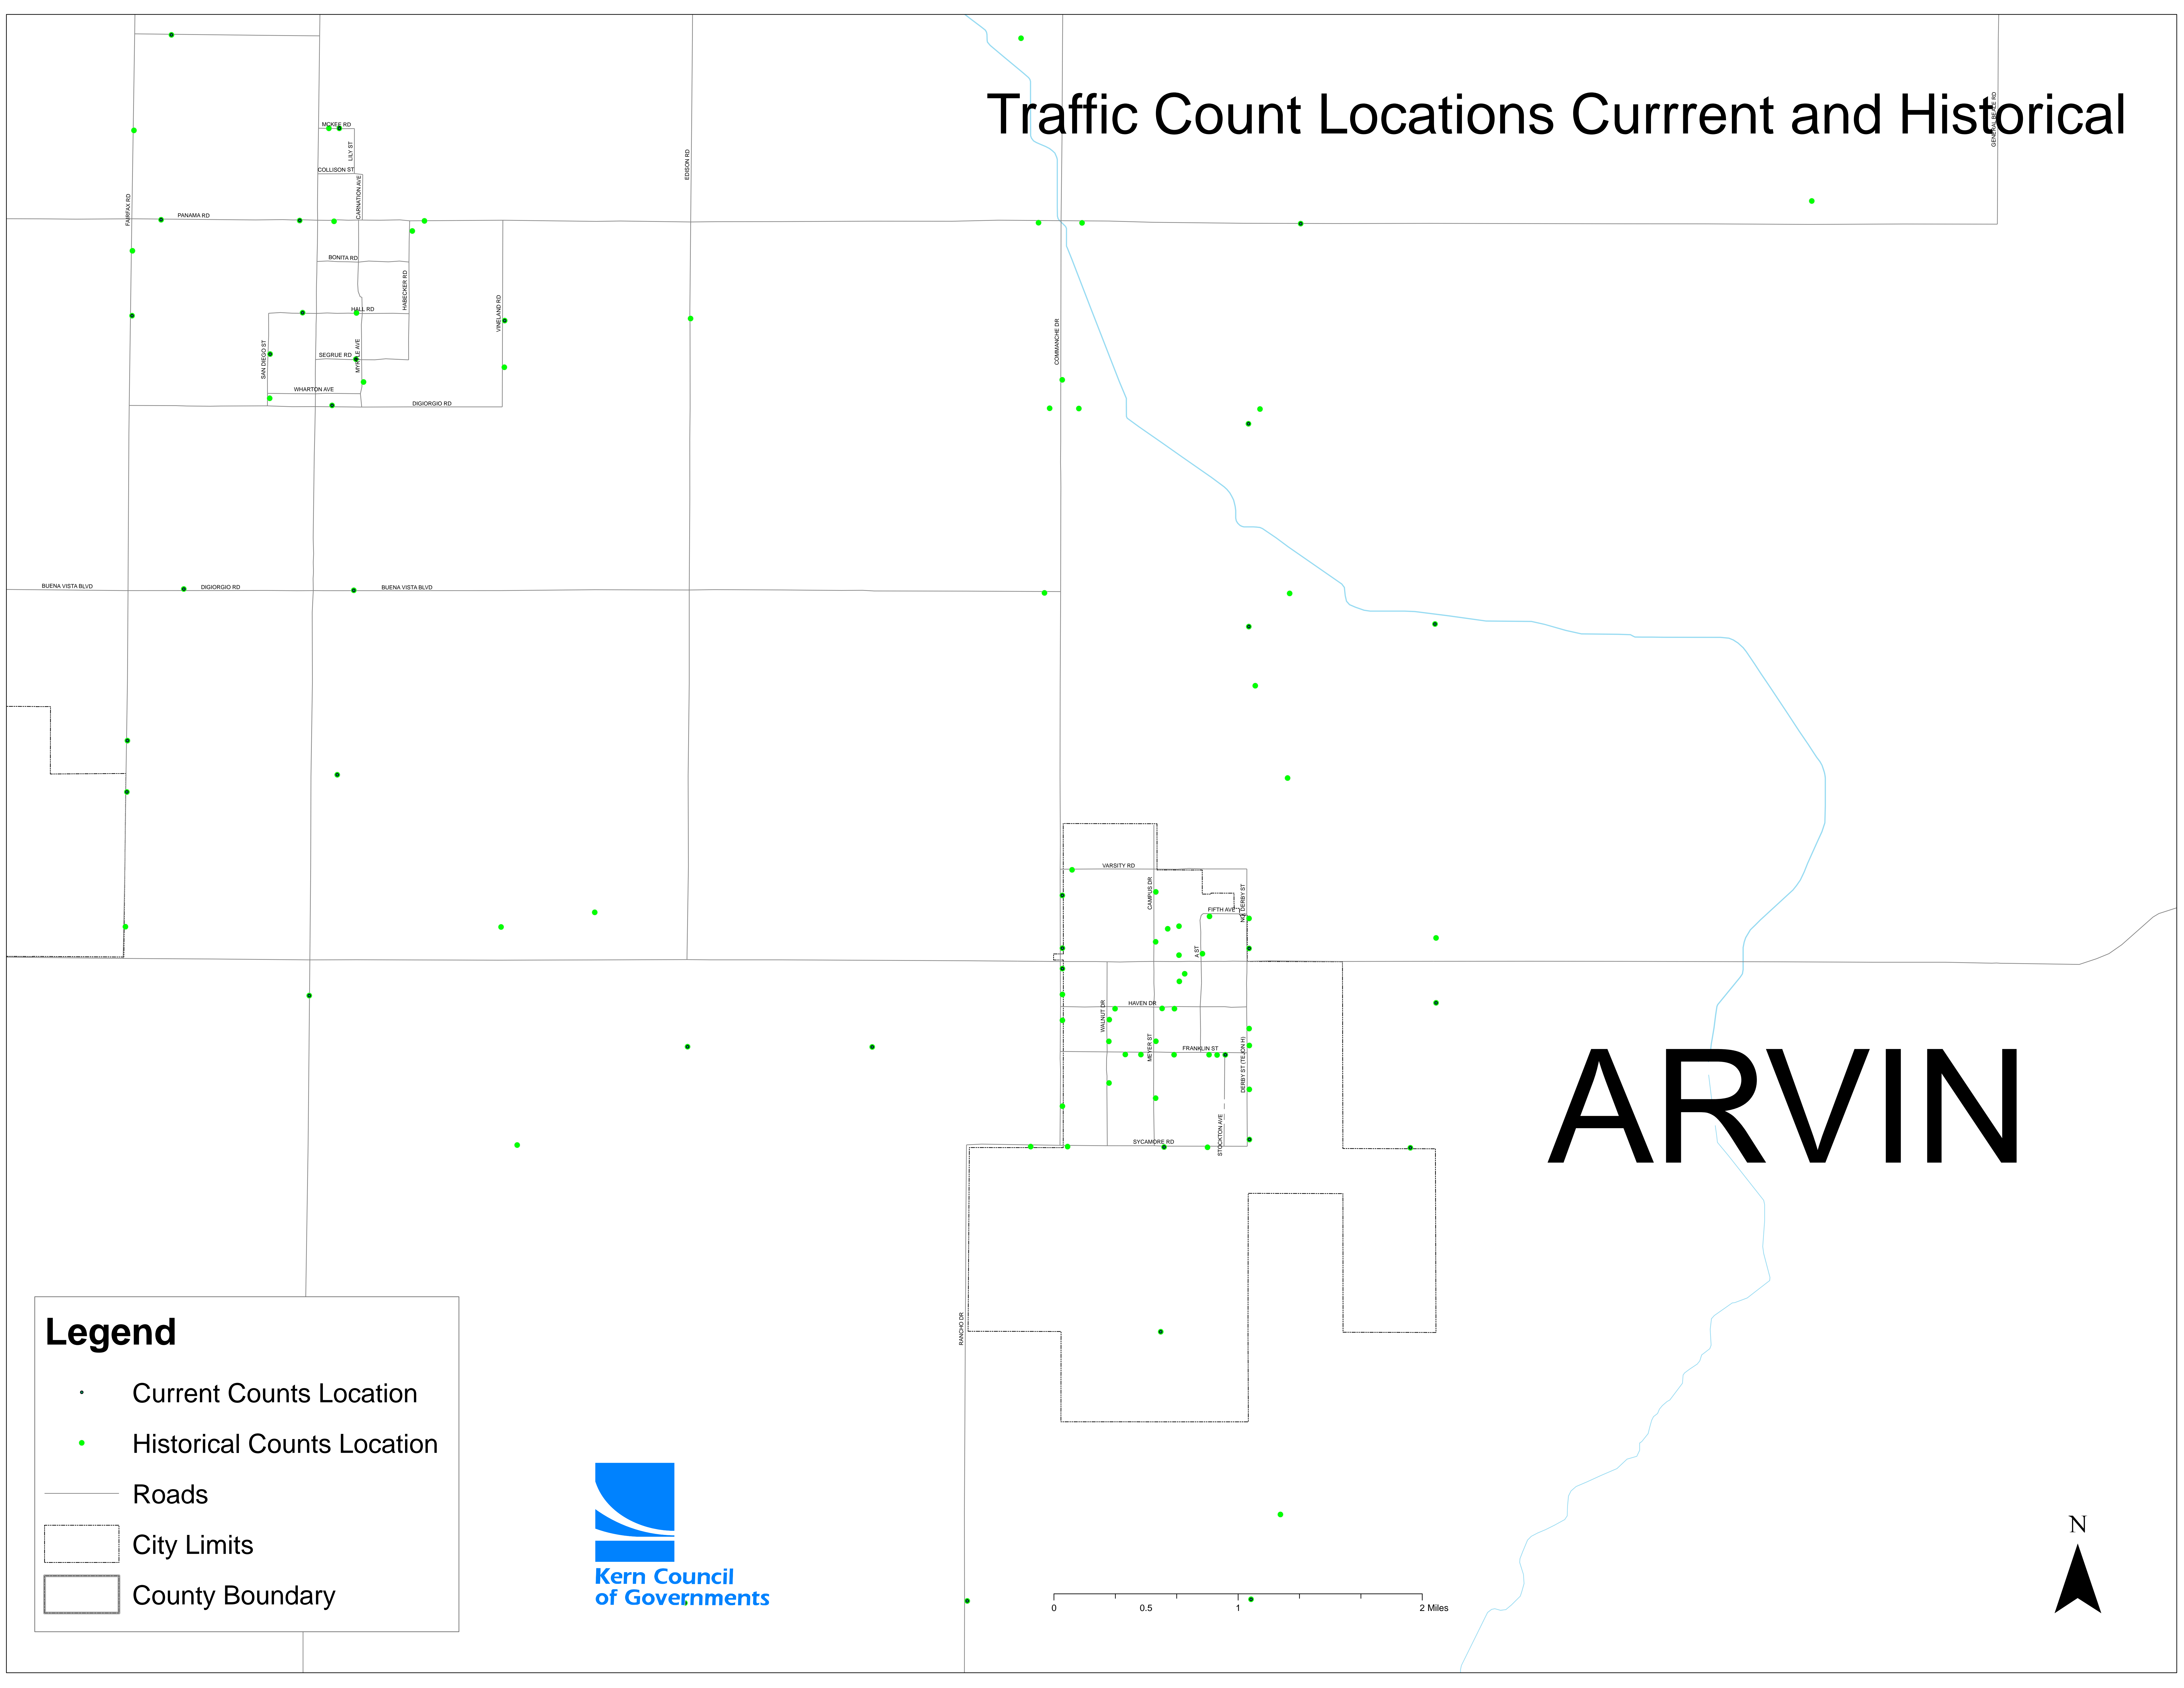

Traffic Count Locations Current and Historical

Legend

- Current Counts Location
- Historical Counts Location
- Roads
- ▭ City Limits
- ▭ County Boundary

Traffic Count Locations Current and Historical

CALIFORNIA CITY

Legend

- Current Counts Location
- Historical Counts Location
- Roads
- - - City Limits
- ▭ County Boundary

0 1 2 4 Miles

Traffic Count Locations Current and Historical

DELANO

Traffic Count Locations Current and Historical

Legend

- Current Counts Location
- Historical Counts Location
- Roads
- ▭ City Limits
- ▭ County Boundary

0 10 20 40 Miles

Traffic Count Locations Current and Historical

BAKERSFIELD

Legend

- Current Counts Location
- Historical Counts Location

- Current Counts Location
- Historical Counts Location
- Roads
- ▭ City Limits
- ▭ County Boundary

0 0.4 0.8 1.6 Miles