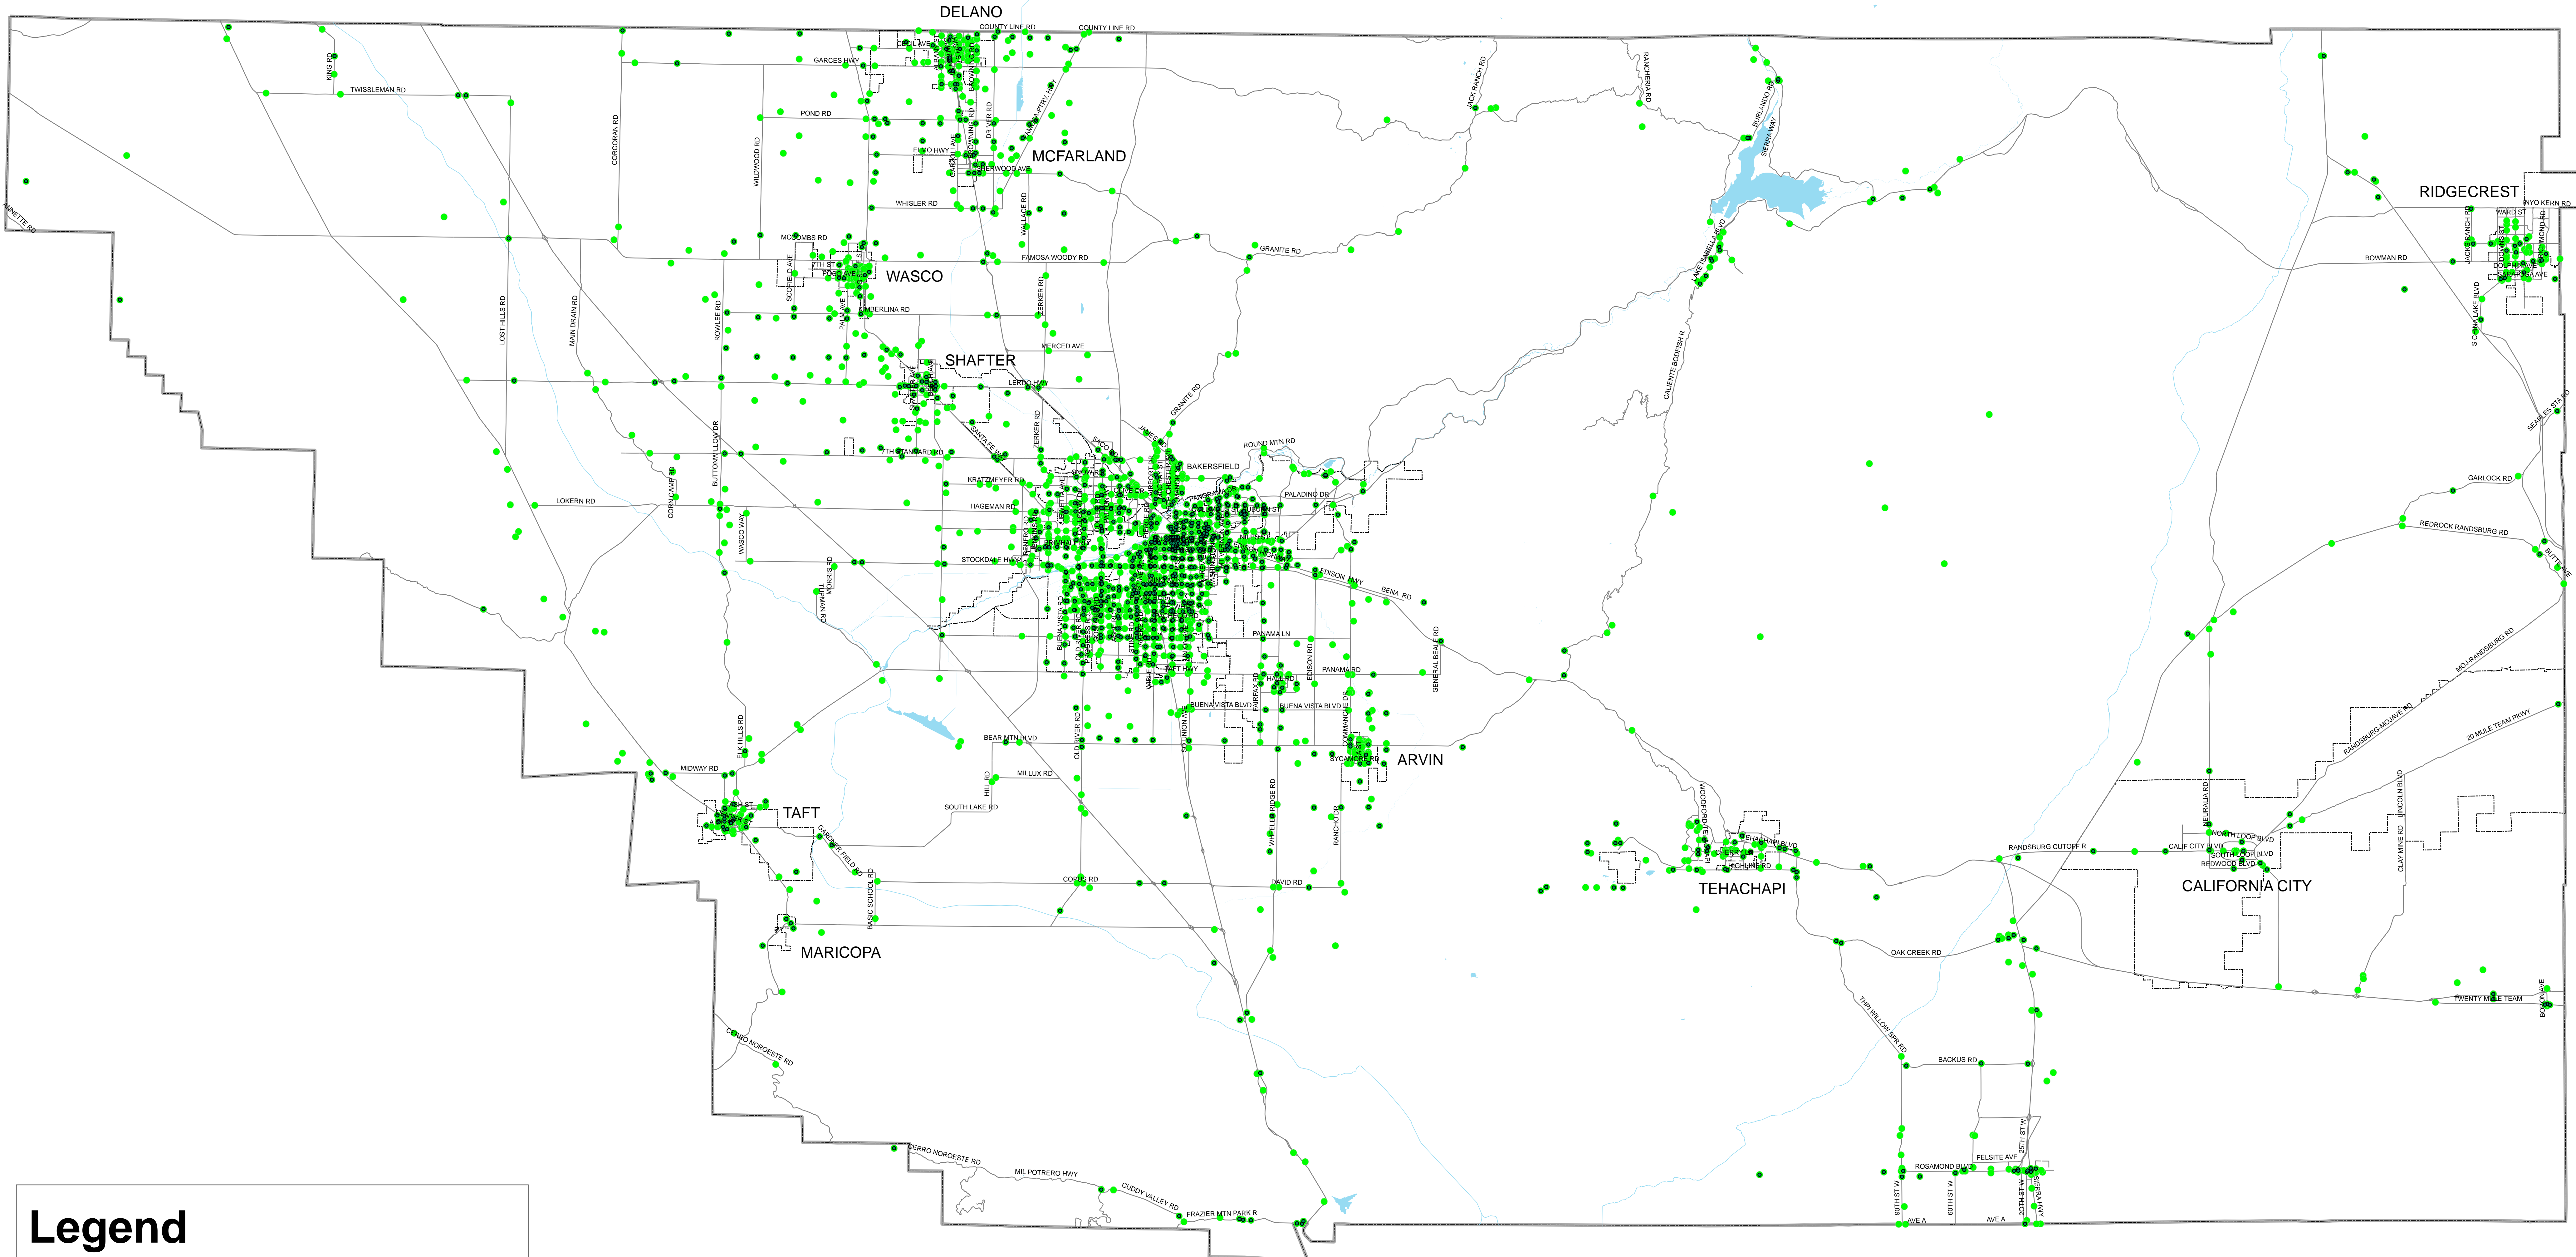

Legend

- Current Counts Location
- Historical Counts Location
- Roads
- - - City Limits
- ▭ County Boundary

0 1 2 4 Miles

Traffic Count Locations Current and Historical

DELANO

Traffic Count Locations Current and Historical

Legend

- Current Counts Location
- Historical Counts Location
- Roads
- ▭ City Limits
- ▭ County Boundary

0 10 20 40 Miles

Traffic Count Locations Current and Historical

BAKERSFIELD

Legend

- Current Counts Location
- Historical Counts Location

Legend

- Current Counts Location
- Historical Counts Location
- Roads
- - - City Limits
- ▭ County Boundary

0 0.35 0.7 1.4 Miles

TEHACHAPI

Traffic Count Locations Current and Historical

WASCO

SHAFTER

Legend

- Current Counts Location
- Historical Counts Location
- Roads
- ▭ City Limits
- ▭ County Boundary

0 0.4 0.8 1.6 Miles