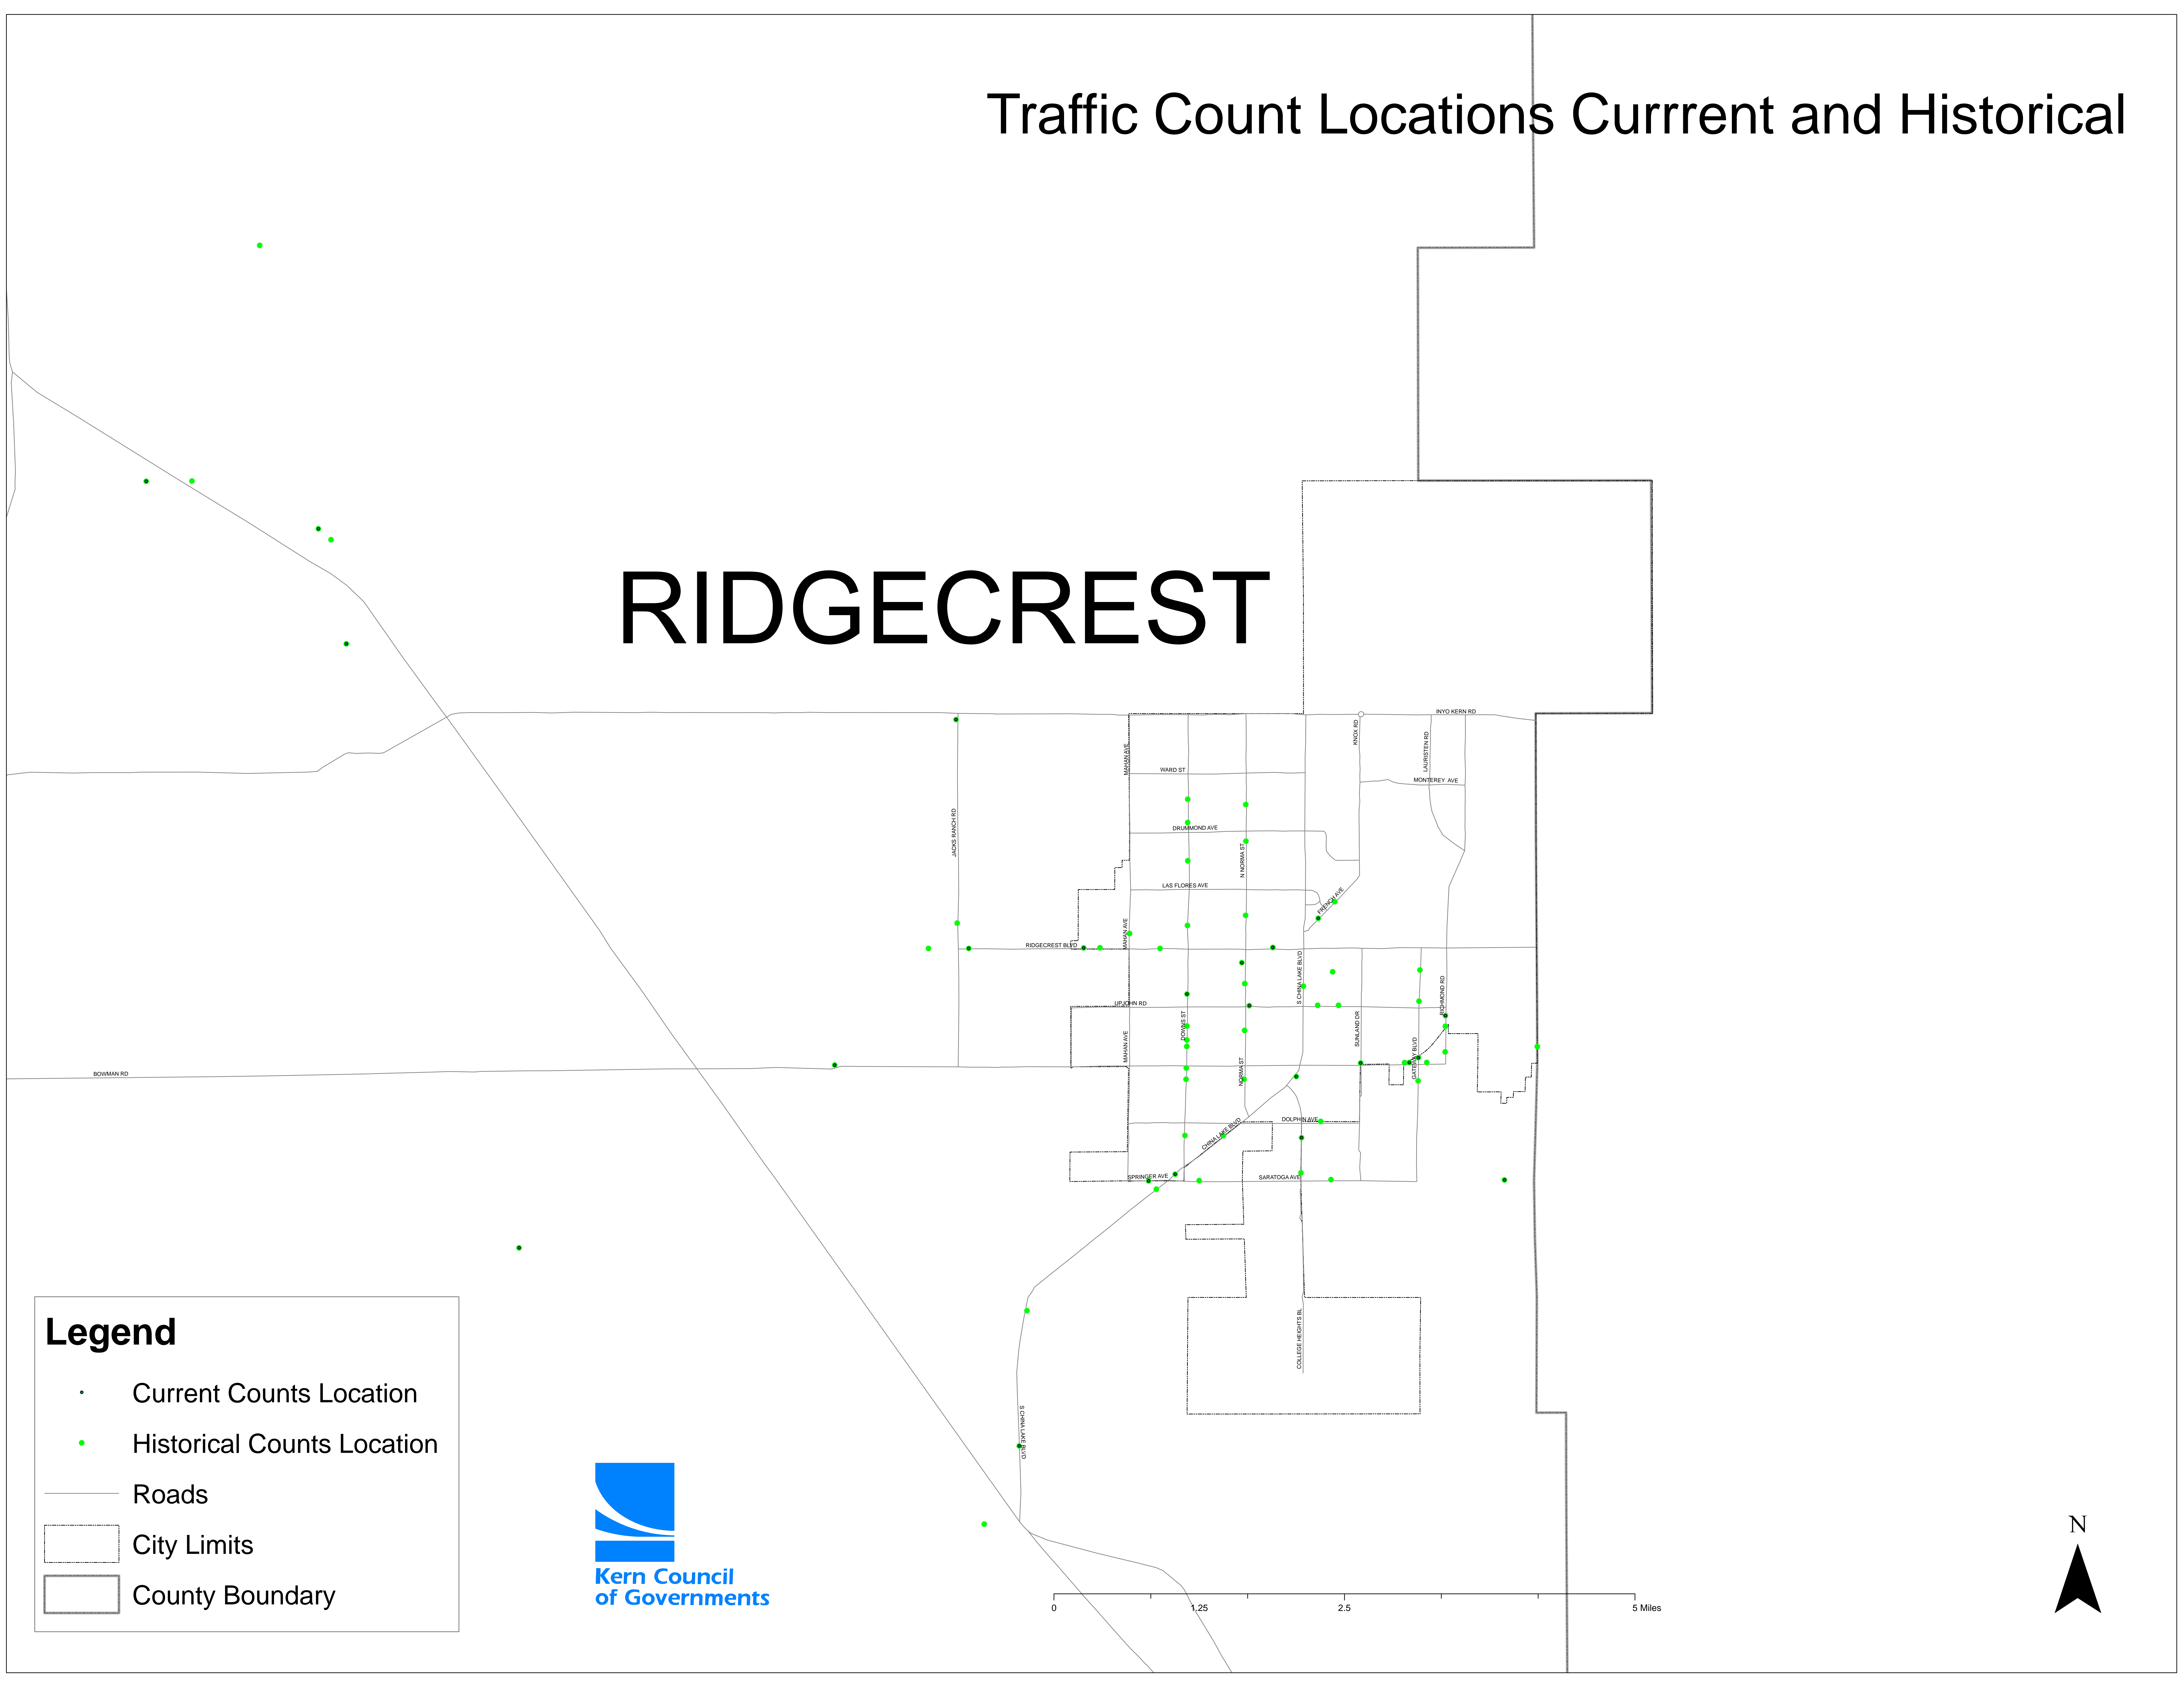

Legend

- Current Counts Location
- Historical Counts Location
- Roads
- ▭ City Limits
- ▭ County Boundary

0 10 20 40 Miles

Traffic Count Locations Current and Historical

BAKERSFIELD

Legend

- Current Counts Location
- Historical Counts Location

Roads

City Limits

County Boundary

0 1.5 3 6 Miles

Traffic Count Locations Current and Historical

RIDGECREST

Legend

- Current Counts Location
- Historical Counts Location
- Roads
- ▭ City Limits
- ▭ County Boundary

Traffic Count Locations Current and Historical

TAFT

MARICOPA

Legend

- Current Counts Location
- Historical Counts Location
- Roads
- ▭ City Limits
- ▭ County Boundary

Traffic Count Locations Current and Historical

Legend

- Current Counts Location
- Historical Counts Location
- Roads
- - - City Limits
- ▭ County Boundary

0 0.35 0.7 1.4 Miles

TEHACHAPI

Traffic Count Locations Current and Historical

WASCO

SHAFTER

Legend